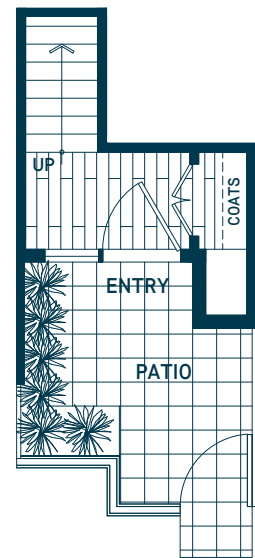

Delbrook Series

FLOORPLANS

BELLE ISLE
TOWNHOMES ON THE PARK

Plan D2

3 BEDROOM, 2.5 BATHROOM

INDOOR: 1,476 SF / OUTDOOR: 874 SF

Main

Second