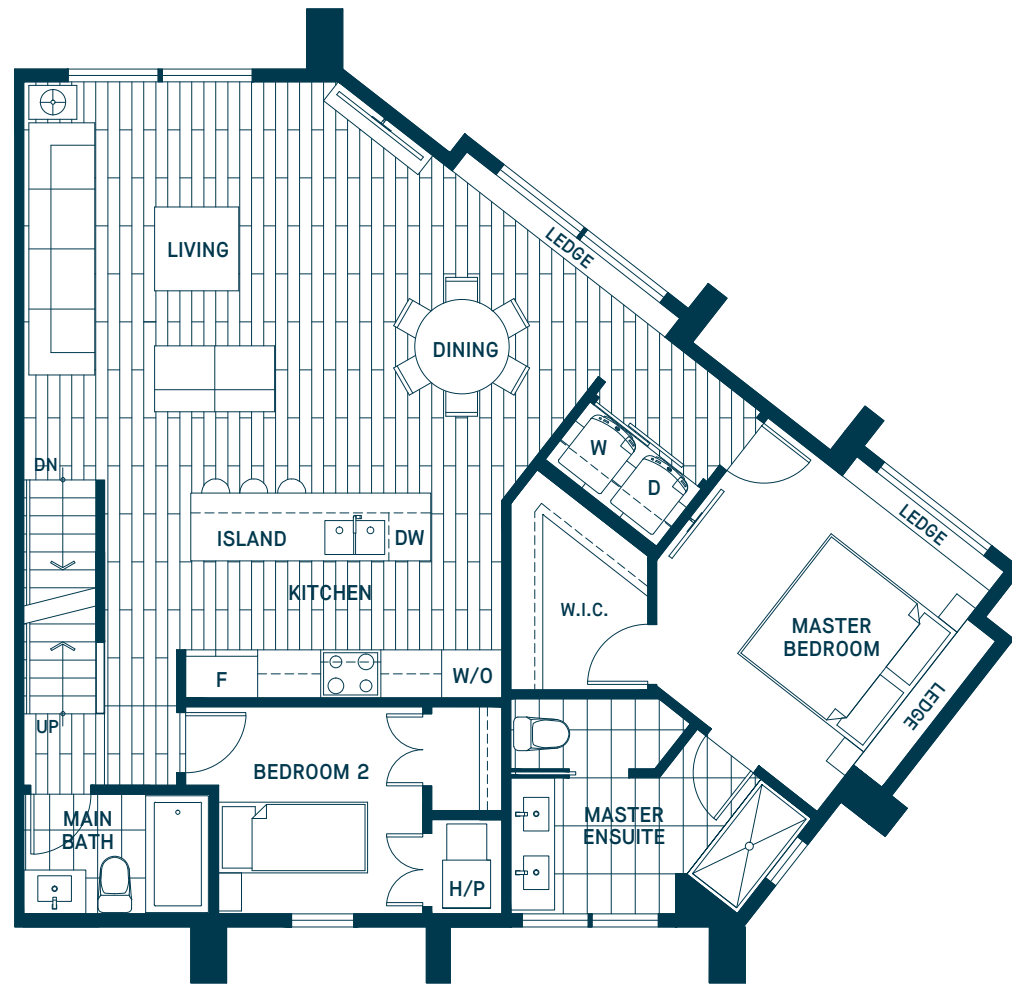

Delbrook Series

FLOORPLANS

BELLE ISLE
TOWNHOMES ON THE PARK

Plan D2

3 BEDROOM, 2.5 BATHROOM

INDOOR: 1,476 SF / OUTDOOR: 874 SF

Main

Second