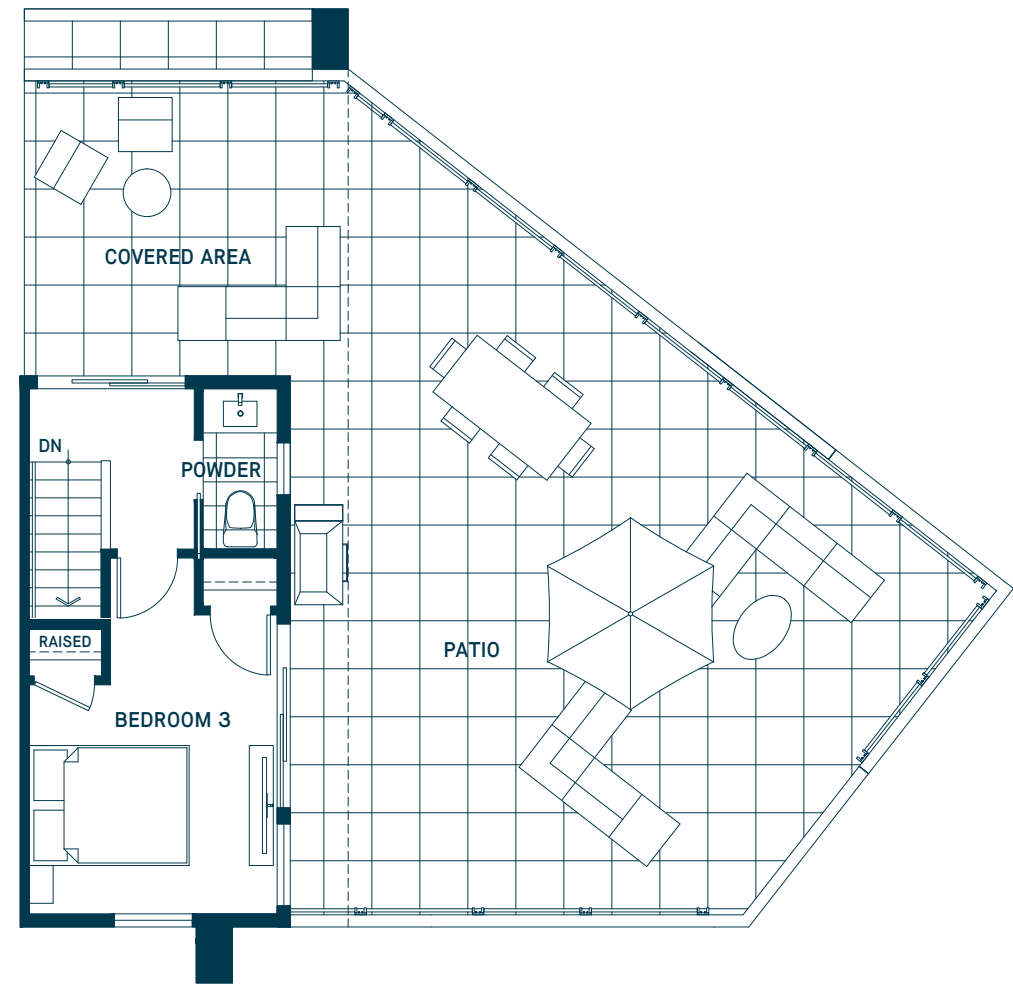

Delbrook Series

FLOORPLANS

BELLE ISLE
TOWNHOMES ON THE PARK

Plan D2

3 BEDROOM, 2.5 BATHROOM

INDOOR: 1,476 SF / OUTDOOR: 874 SF

Main

Second