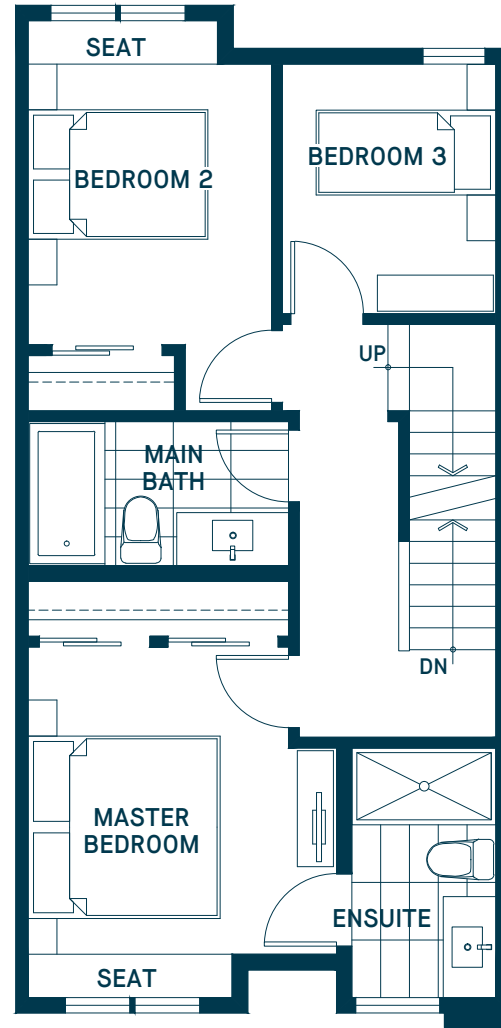

Plan L7

3 BEDROOM, 2.5 BATHROOM

INDOOR: 1,215 SF / OUTDOOR: 477 SF

BELLE ISLE
TOWNHOMES ON THE PARK