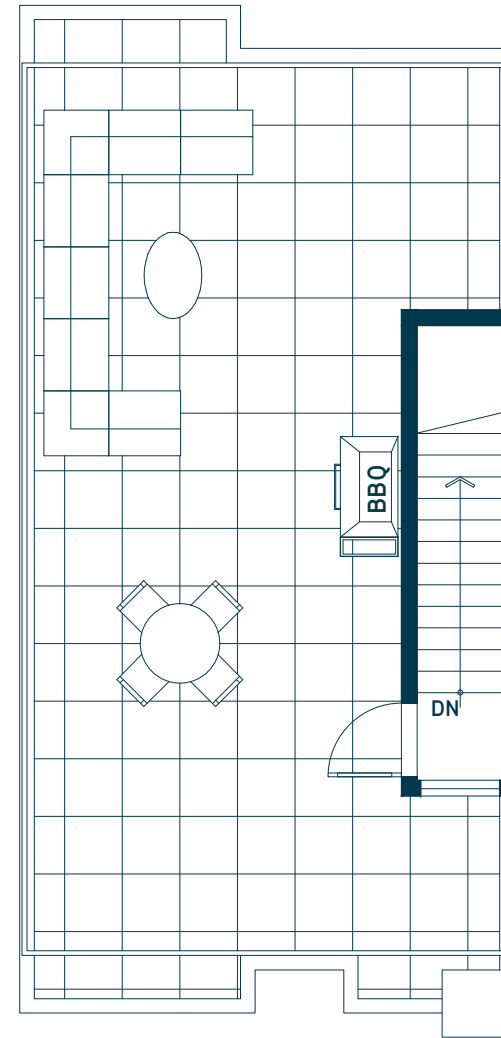

Plan L7

3 BEDROOM, 2.5 BATHROOM

INDOOR: 1,215 SF / OUTDOOR: 477 SF

BELLE ISLE
TOWNHOMES ON THE PARK