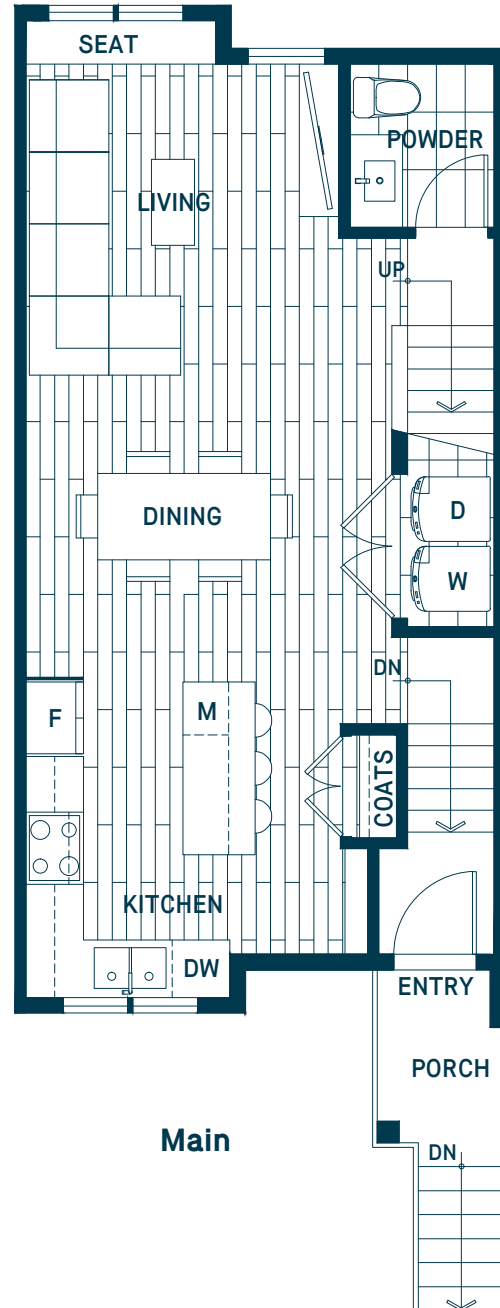

Plan L7

3 BEDROOM, 2.5 BATHROOM

INDOOR: 1,215 SF / OUTDOOR: 477 SF

BELLE ISLE
TOWNHOMES ON THE PARK