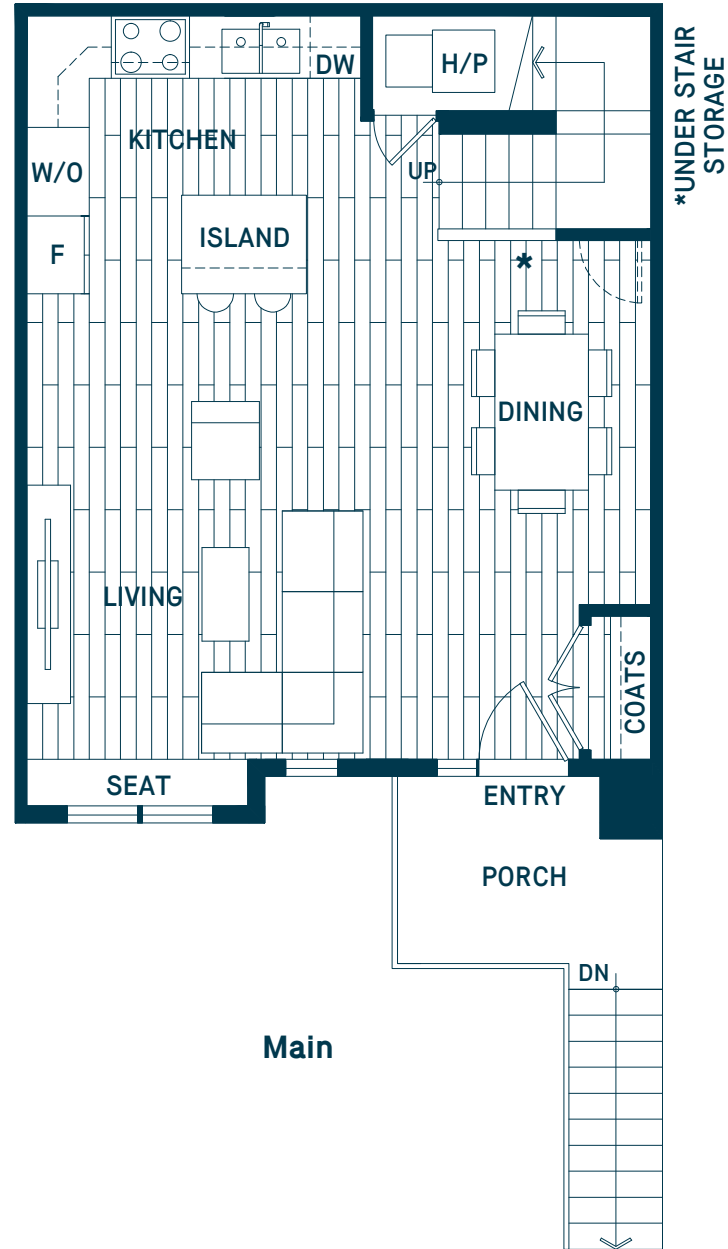

Plan L9

2 BEDROOM, 2 BATHROOM

INDOOR: 1,151 SF / OUTDOOR: 430 SF

BELLE ISLE
TOWNHOMES ON THE PARK