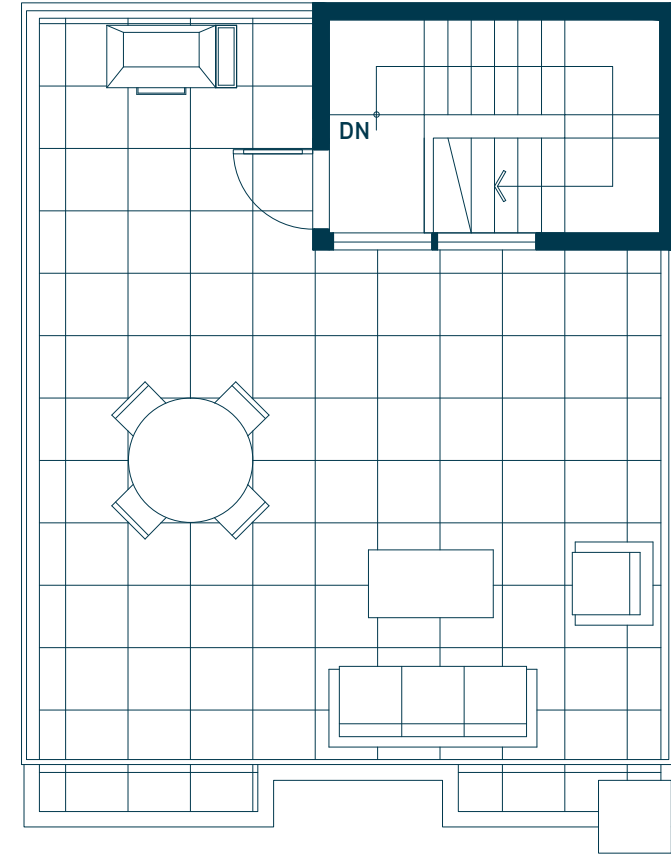

Plan L9

2 BEDROOM, 2 BATHROOM

INDOOR: 1,151 SF / OUTDOOR: 430 SF

BELLE ISLE
TOWNHOMES ON THE PARK