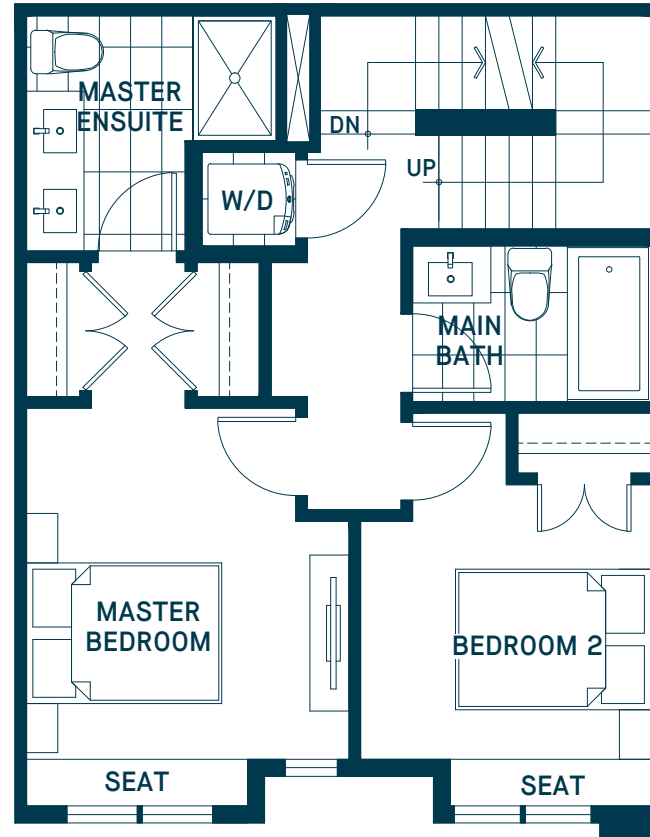

Plan L9

2 BEDROOM, 2 BATHROOM

INDOOR: 1,151 SF / OUTDOOR: 430 SF

BELLE ISLE
TOWNHOMES ON THE PARK