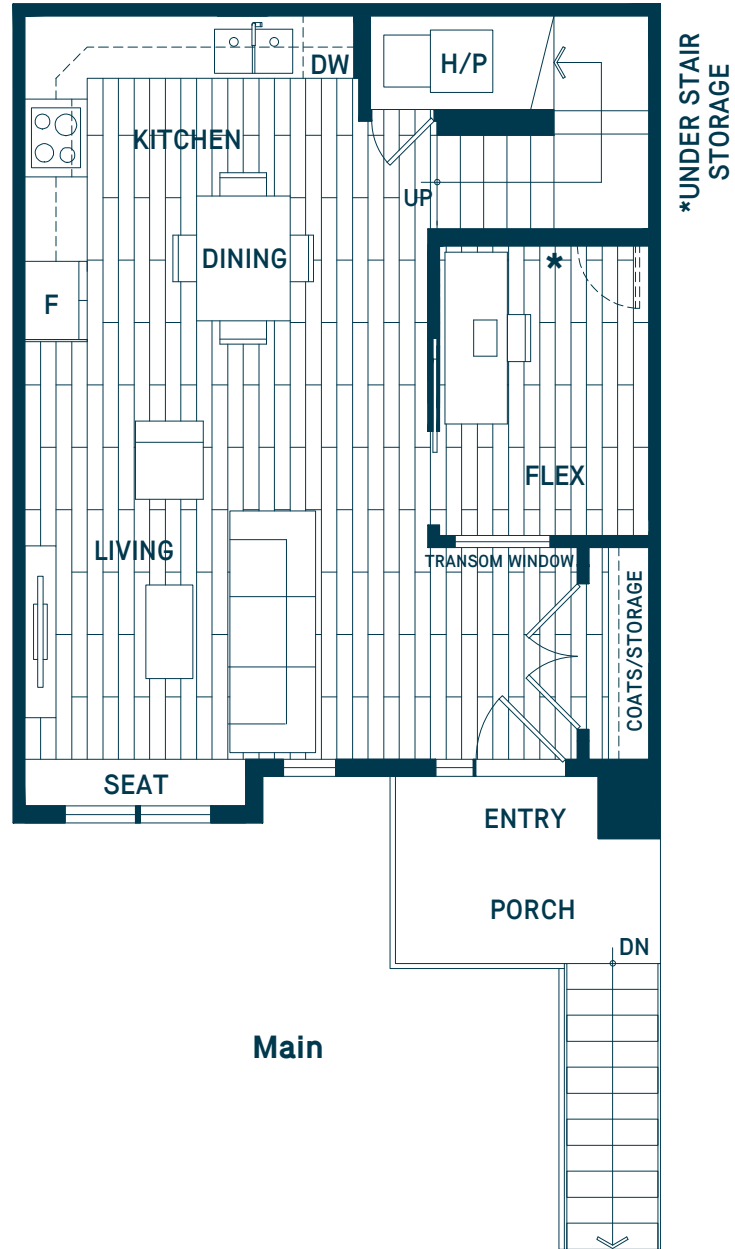

Plan L10

2 BEDROOM + FLEX, 2 BATHROOM

INDOOR: 1,151 – 1,177 SF / OUTDOOR: 430 – 450 SF

BELLE ISLE
TOWNHOMES ON THE PARK