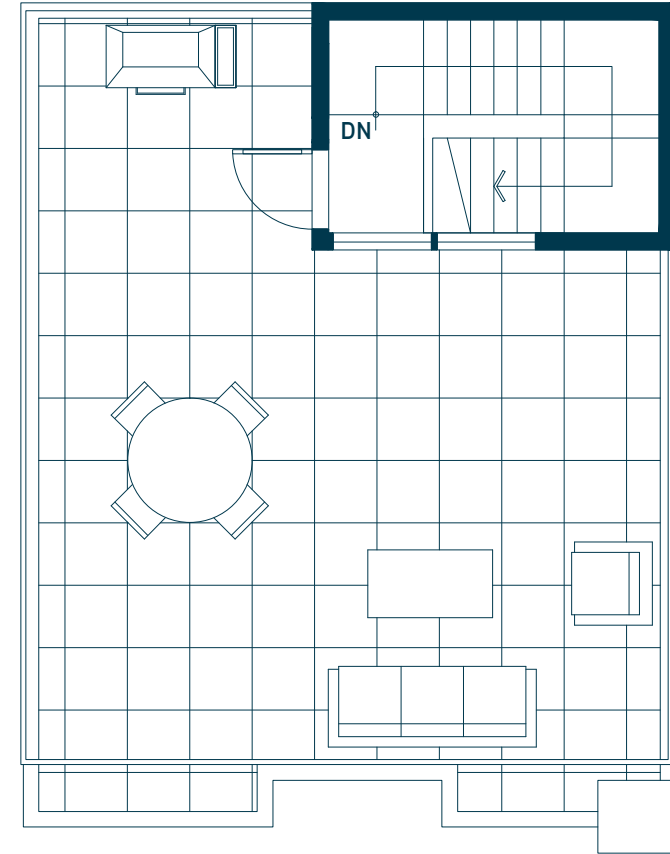

Plan L10

2 BEDROOM + FLEX, 2 BATHROOM

INDOOR: 1,151 – 1,177 SF / OUTDOOR: 430 – 450 SF

BELLE ISLE
TOWNHOMES ON THE PARK