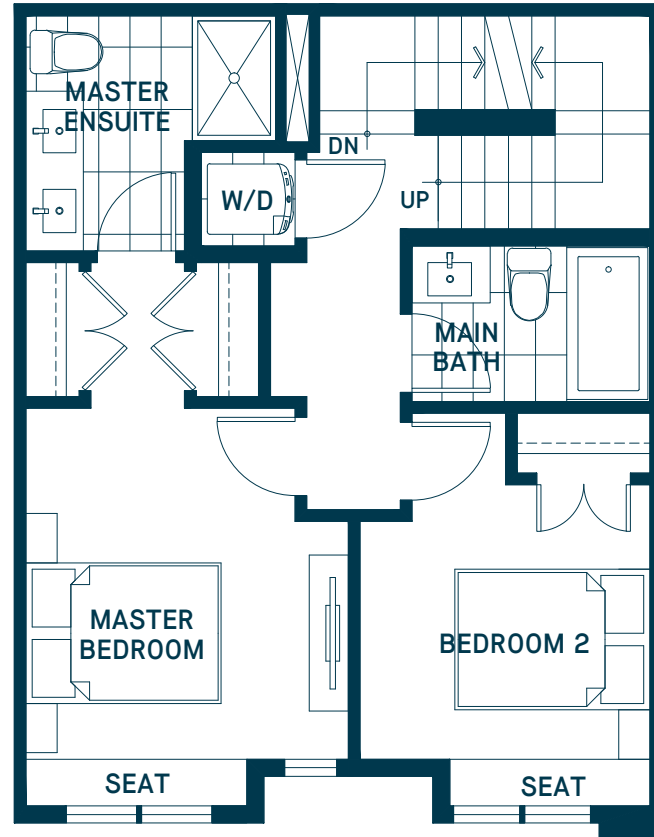

Plan L10

2 BEDROOM + FLEX, 2 BATHROOM

INDOOR: 1,151 – 1,177 SF / OUTDOOR: 430 – 450 SF

BELLE ISLE
TOWNHOMES ON THE PARK