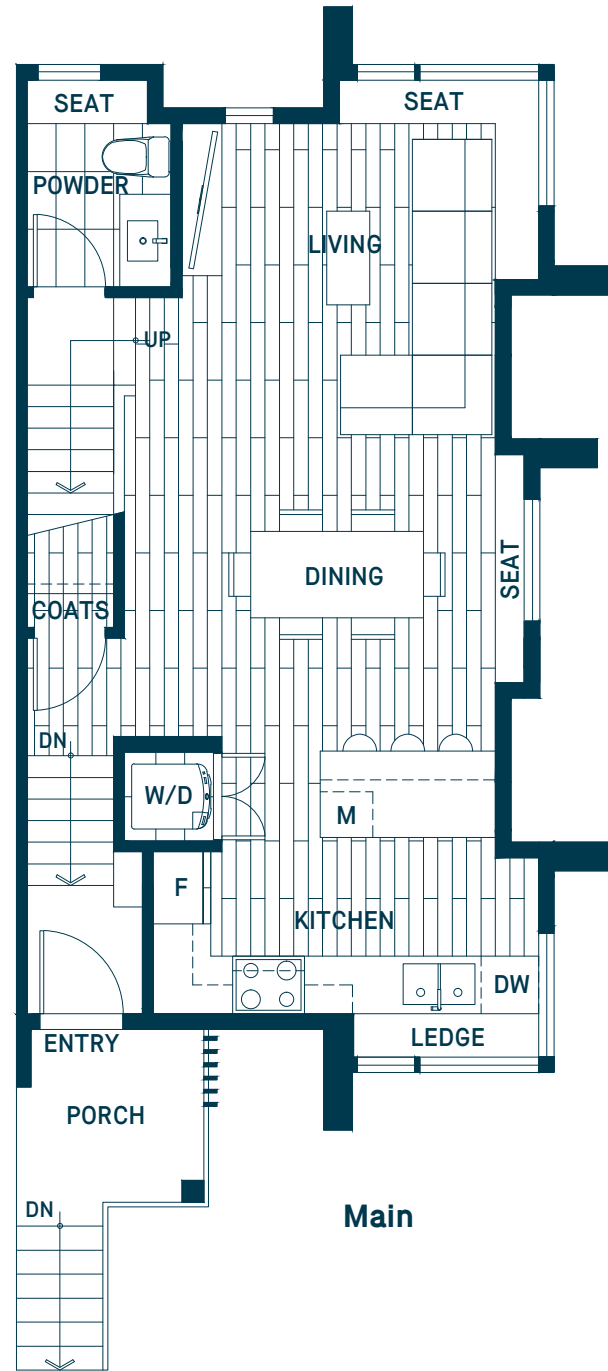

# Plan L6

2 BEDROOM + DEN, 2.5 BATHROOM  
INDOOR: 1,283 SF / OUTDOOR: 441 SF

**BELLE ISLE**  
TOWNHOMES ON THE PARK