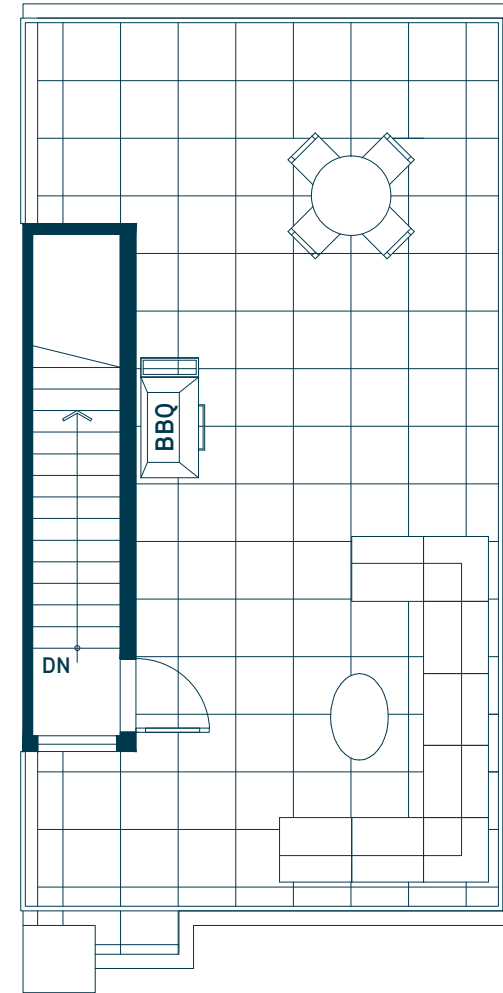

# Plan L6

2 BEDROOM + DEN, 2.5 BATHROOM  
INDOOR: 1,283 SF / OUTDOOR: 441 SF

**BELLE ISLE**  
TOWNHOMES ON THE PARK