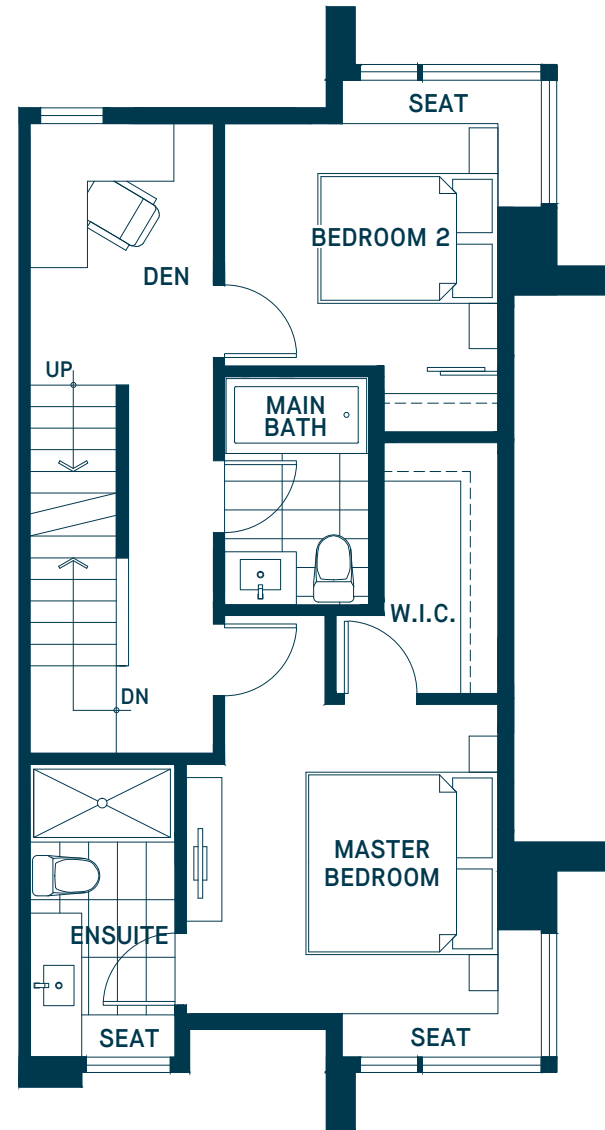

# Plan L6

2 BEDROOM + DEN, 2.5 BATHROOM  
INDOOR: 1,283 SF / OUTDOOR: 441 SF

**BELLE ISLE**  
TOWNHOMES ON THE PARK