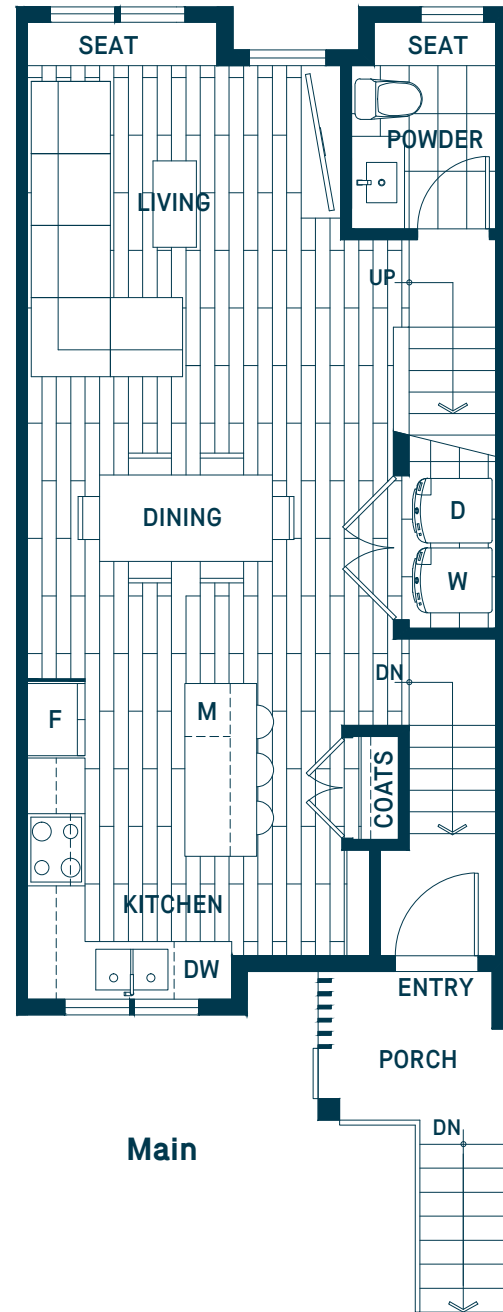

Plan L8

3 BEDROOM, 2.5 BATHROOM

INDOOR: 1,223 SF / OUTDOOR: 480 SF

BELLE ISLE
TOWNHOMES ON THE PARK