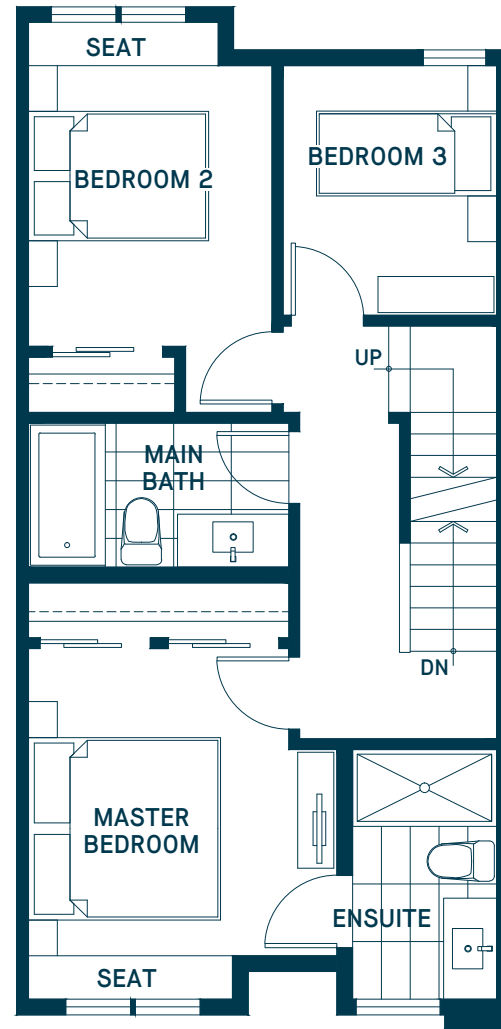

Plan L8

3 BEDROOM, 2.5 BATHROOM

INDOOR: 1,223 SF / OUTDOOR: 480 SF

BELLE ISLE
TOWNHOMES ON THE PARK