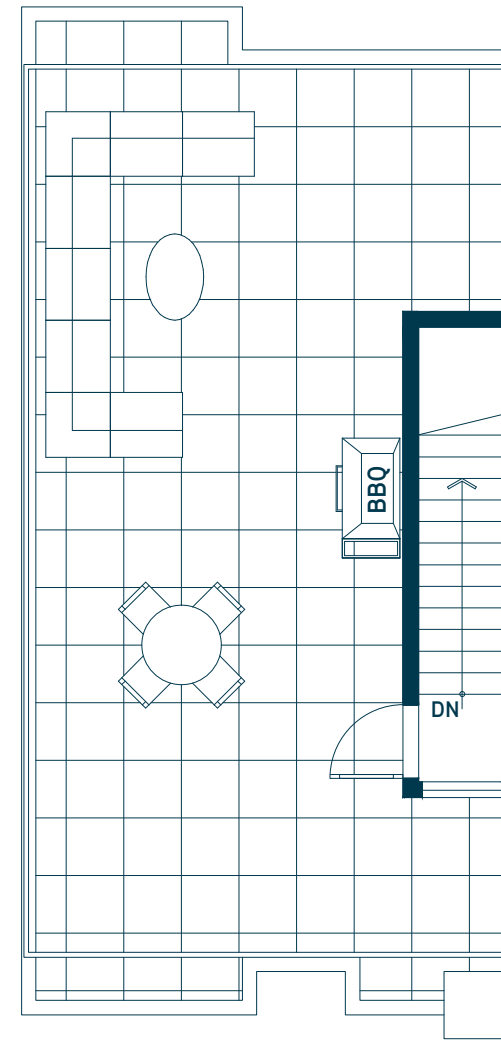

Plan L8

3 BEDROOM, 2.5 BATHROOM

INDOOR: 1,223 SF / OUTDOOR: 480 SF

BELLE ISLE
TOWNHOMES ON THE PARK