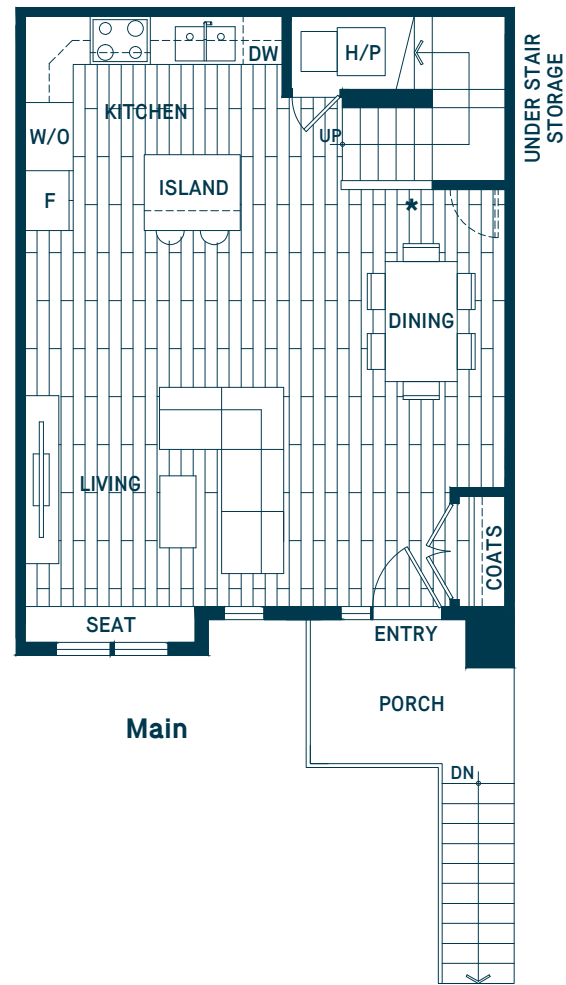

# Plan L2

2 BEDROOM, 2 BATHROOM

INDOOR: 1,177 SF / OUTDOOR: 450 SF

Main

Second

Sky Lounge