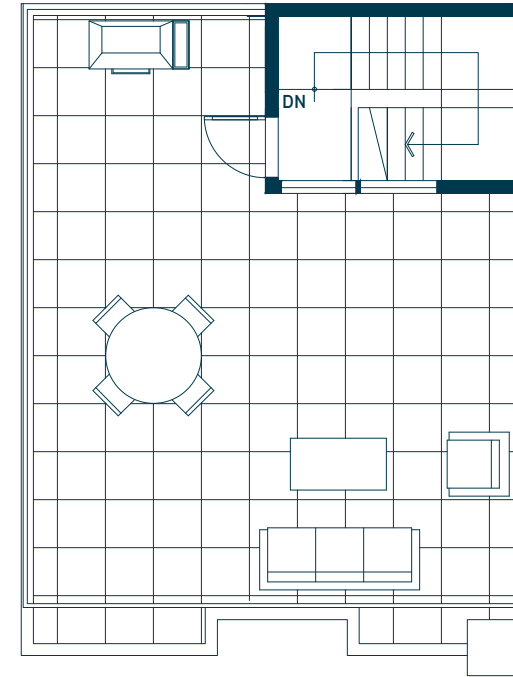

# Plan L2

2 BEDROOM, 2 BATHROOM

INDOOR: 1,177 SF / OUTDOOR: 450 SF

Main

Second

Sky Lounge