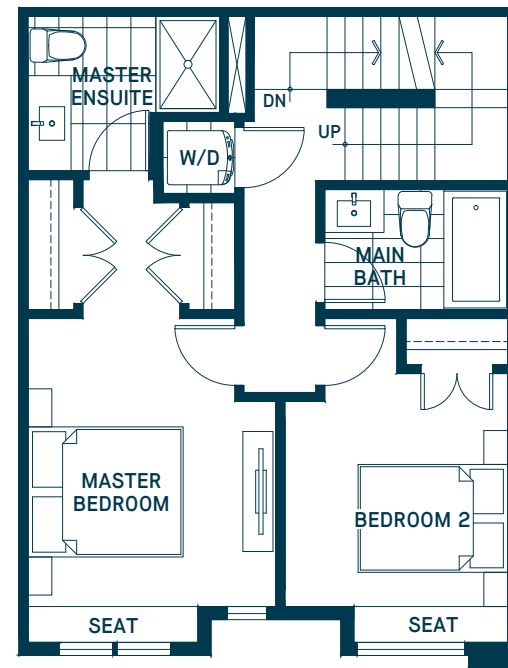

# Plan L2

2 BEDROOM, 2 BATHROOM

INDOOR: 1,177 SF / OUTDOOR: 450 SF

Main

Second

Sky Lounge