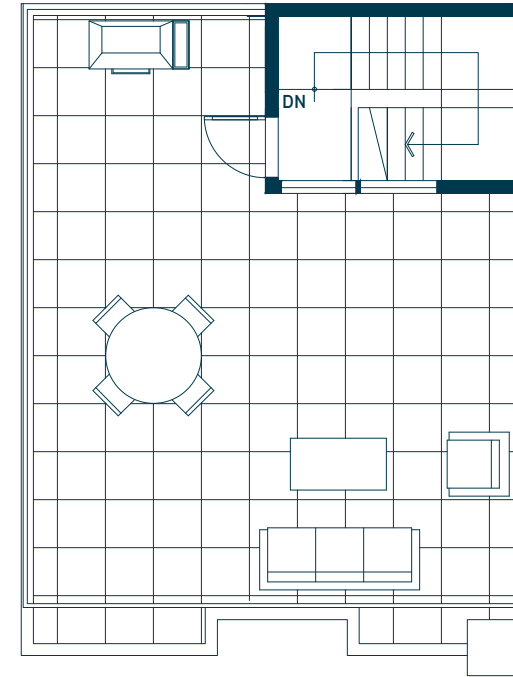

LIONS SERIES

Plan L2

2 BEDROOM, 2 BATHROOM

INDOOR: 1,177 SF / OUTDOOR: 450 SF

Main

Second

Sky Lounge