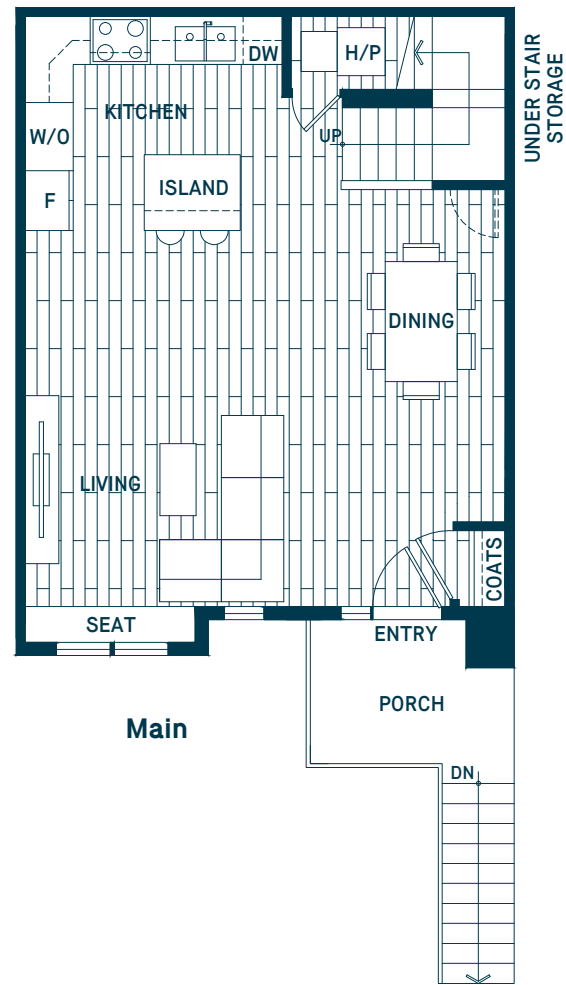

LIONS SERIES

Plan L2

2 BEDROOM, 2 BATHROOM

INDOOR: 1,177 SF / OUTDOOR: 450 SF

Main

Second

Sky Lounge