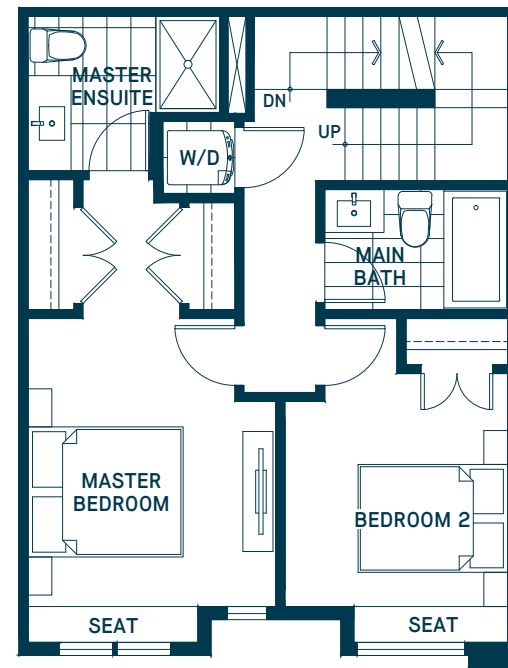

LIONS SERIES

Plan L2

2 BEDROOM, 2 BATHROOM

INDOOR: 1,177 SF / OUTDOOR: 450 SF

Main

Second

Sky Lounge