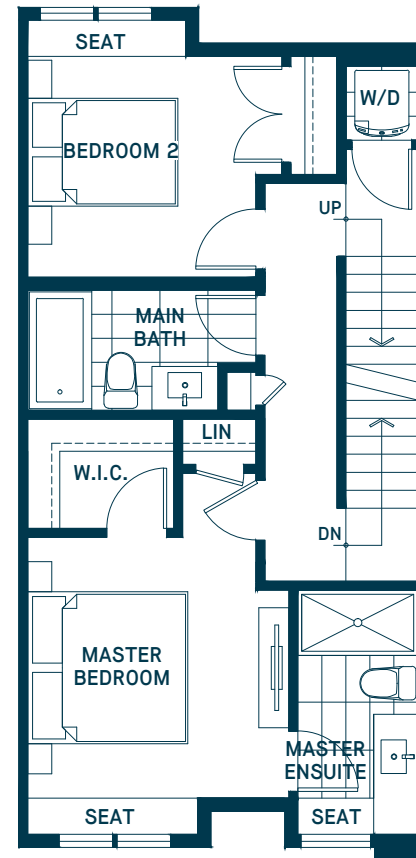

# Plan L8

2 BEDROOM, 2.5 BATHROOM

INDOOR: 1,223 SF / OUTDOOR: 480 SF

Main

Second

Sky Lounge