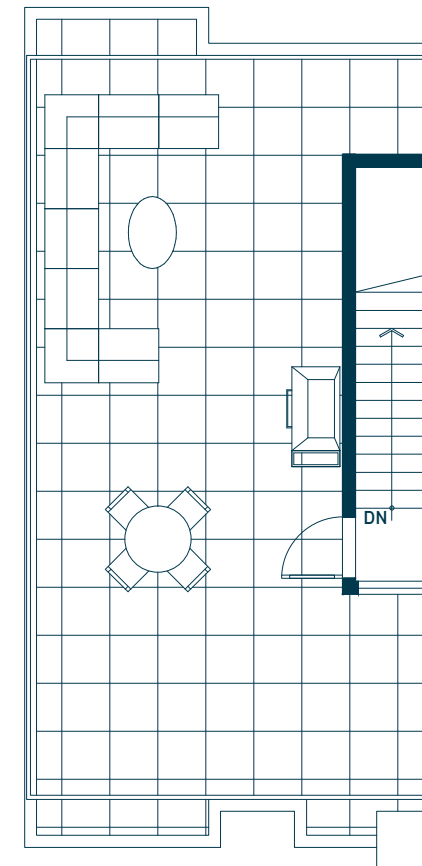

# Plan L8

2 BEDROOM, 2.5 BATHROOM

INDOOR: 1,223 SF / OUTDOOR: 480 SF

Main

Second

Sky Lounge