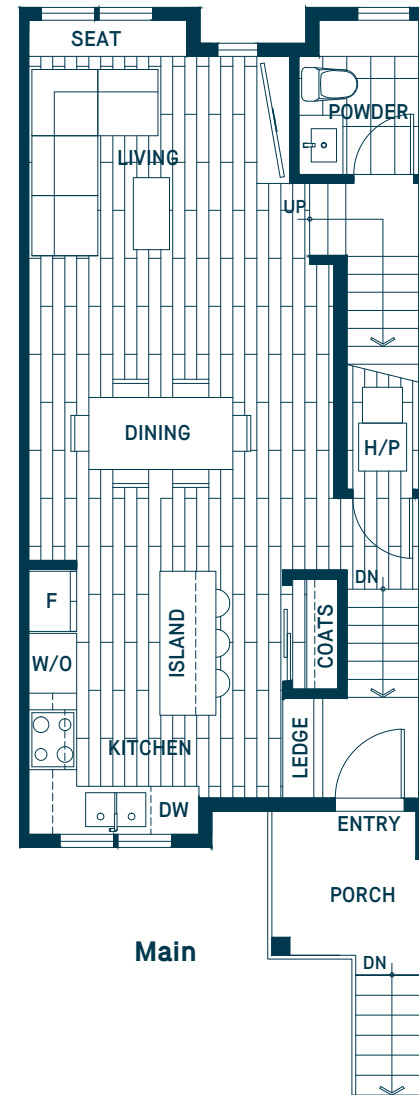

# Plan L8

2 BEDROOM, 2.5 BATHROOM

INDOOR: 1,223 SF / OUTDOOR: 480 SF

Main

Second

Sky Lounge