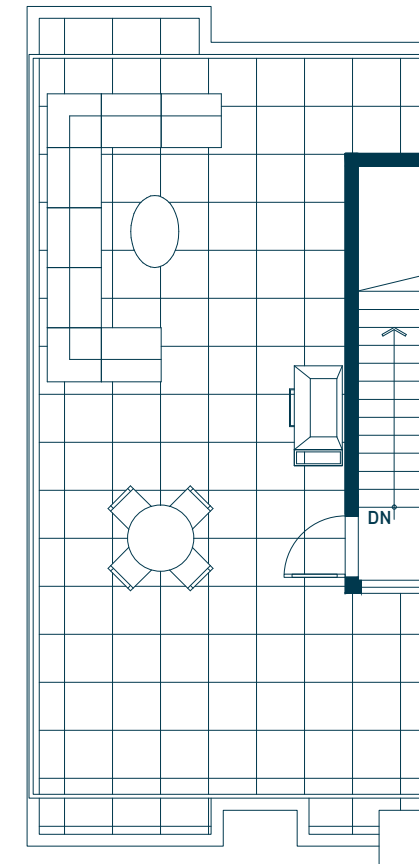

# Plan L7

2 BEDROOM, 2.5 BATHROOM

INDOOR: 1,215 SF / OUTDOOR: 476 SF

Main

Second

Sky Lounge