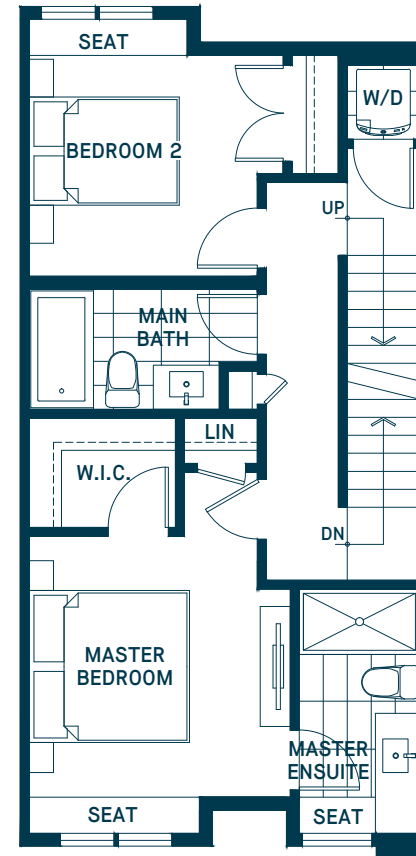

# Plan L7

2 BEDROOM, 2.5 BATHROOM

INDOOR: 1,215 SF / OUTDOOR: 476 SF

Main

Second

Sky Lounge