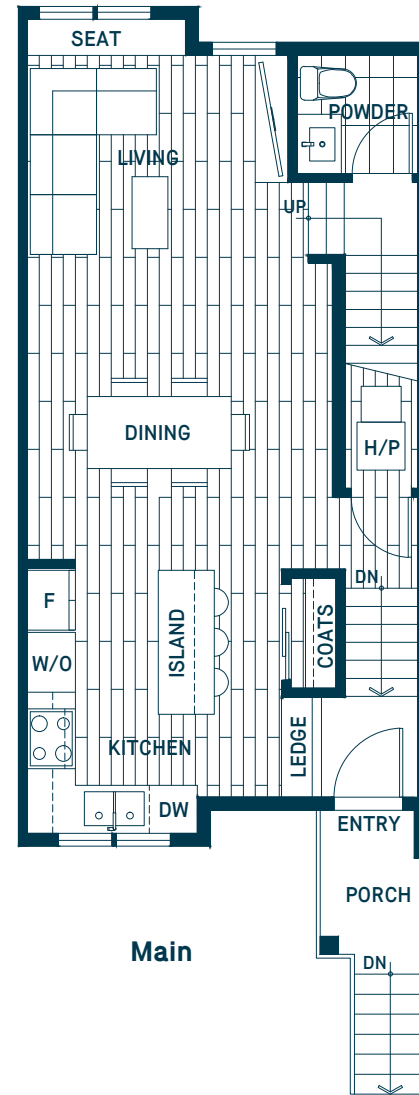

# Plan L7

2 BEDROOM, 2.5 BATHROOM

INDOOR: 1,215 SF / OUTDOOR: 476 SF

Main

Second

Sky Lounge