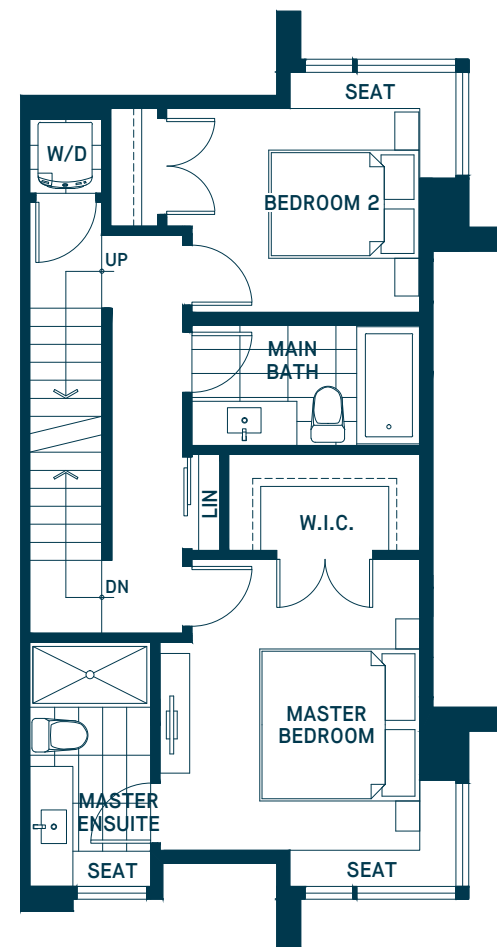

LIONS SERIES

Plan L6

2 BEDROOM, 2.5 BATHROOM

INDOOR: 1,283 SF / OUTDOOR: 441 SF

Main

Second

Sky Lounge