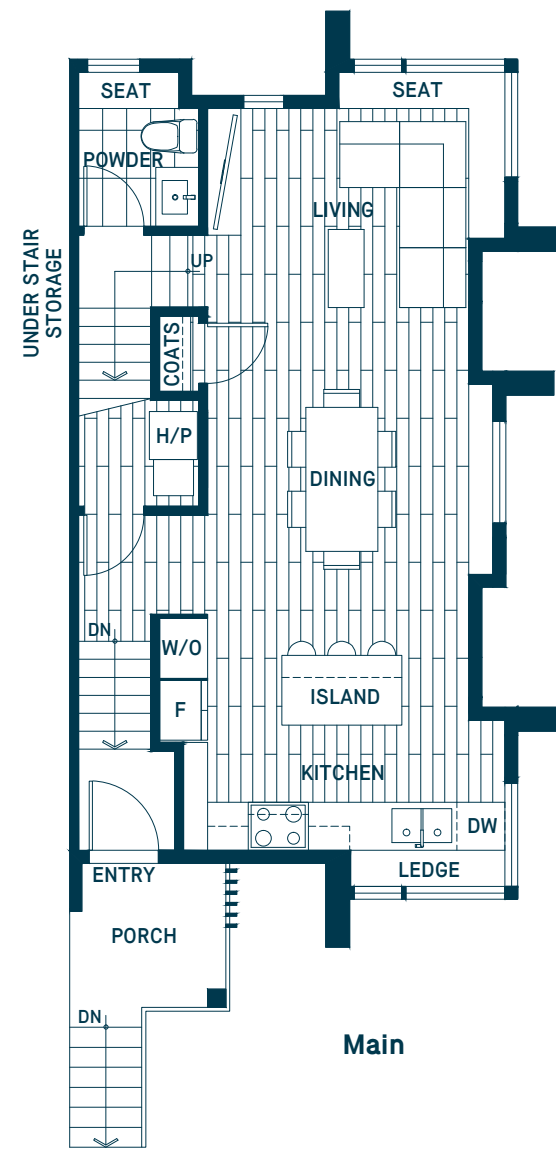

LIONS SERIES

Plan L6

2 BEDROOM, 2.5 BATHROOM

INDOOR: 1,283 SF / OUTDOOR: 441 SF

Main

Second

Sky Lounge