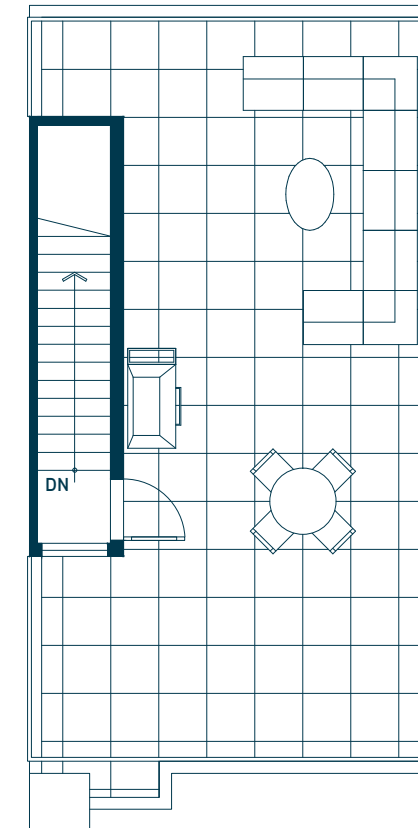

LIONS SERIES

Plan L6

2 BEDROOM, 2.5 BATHROOM

INDOOR: 1,283 SF / OUTDOOR: 441 SF

Main

Second

Sky Lounge