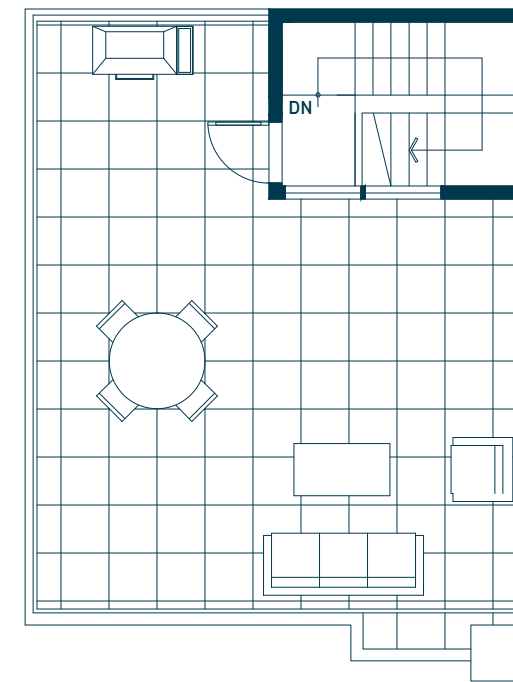

# Plan L5

2 BEDROOM, 2 BATHROOM

INDOOR: 1,197 SF / OUTDOOR: 430 SF

Main

Second

Sky Lounge