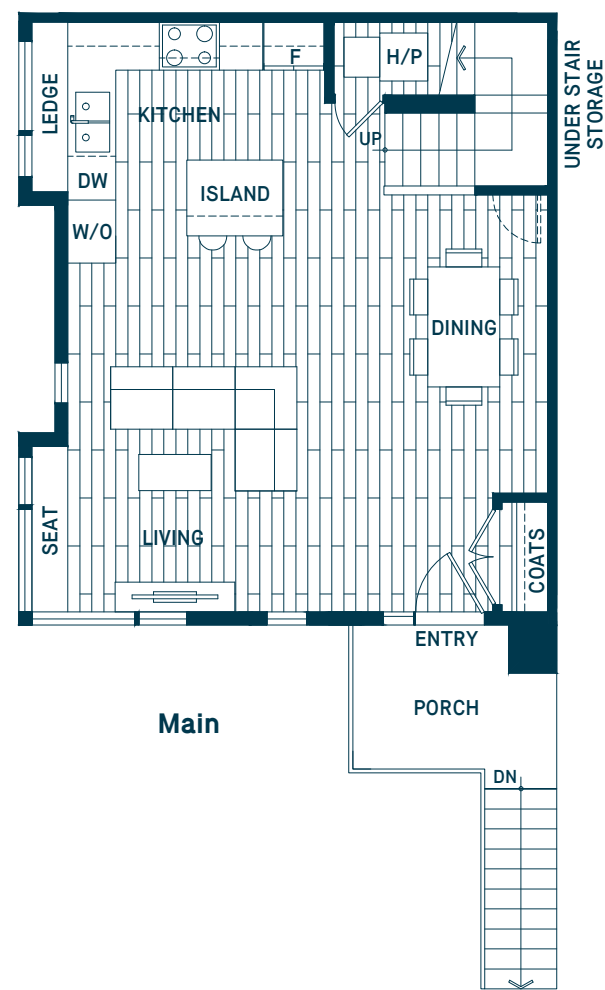

# Plan L5

2 BEDROOM, 2 BATHROOM

INDOOR: 1,197 SF / OUTDOOR: 430 SF

Main

Second

Sky Lounge