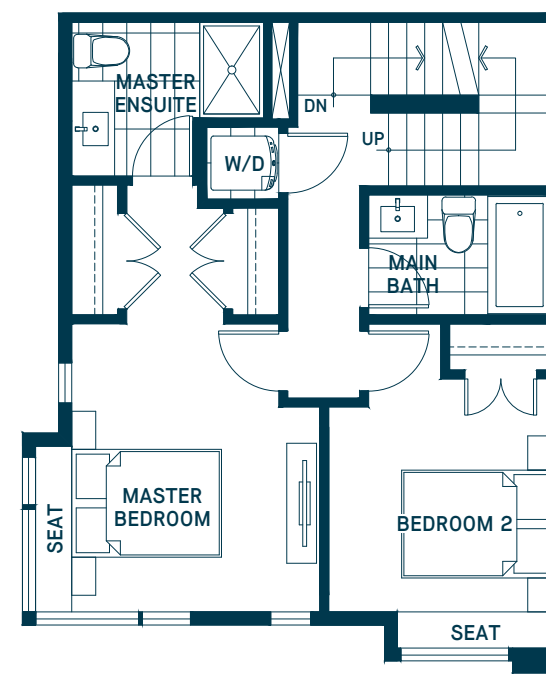

# Plan L5

2 BEDROOM, 2 BATHROOM

INDOOR: 1,197 SF / OUTDOOR: 430 SF

Main

Second

Sky Lounge