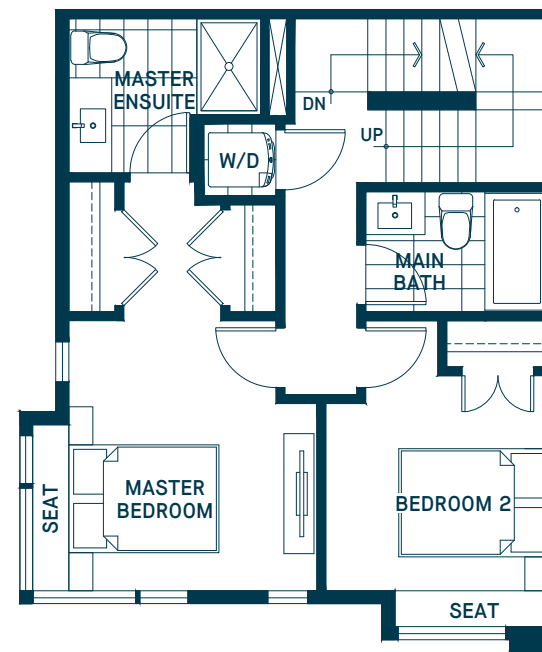

Plan L4

2 BEDROOM, 2 BATHROOM

INDOOR: 1,158 SF / OUTDOOR: 420 SF

Main

Second

Sky Lounge