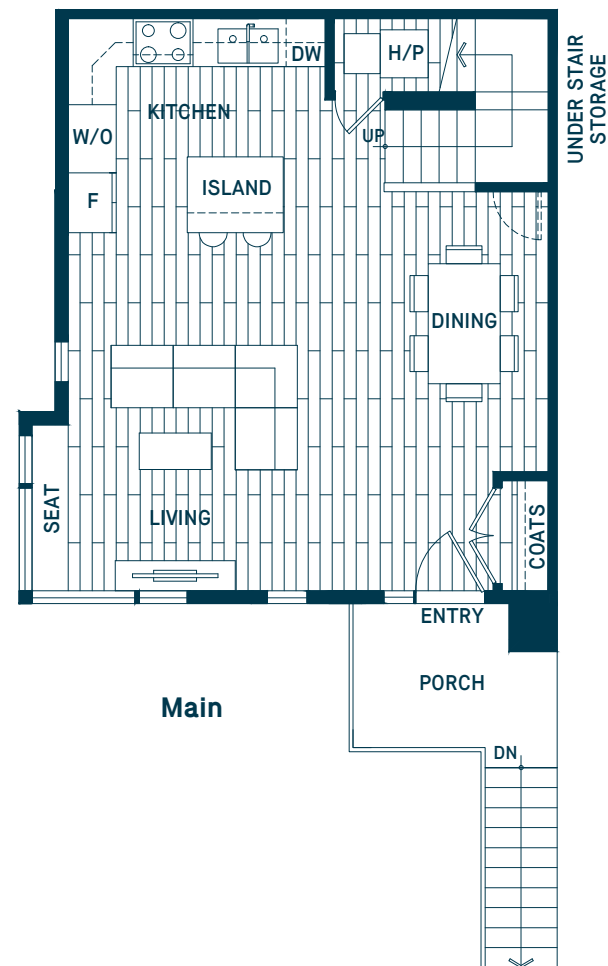

Plan L4

2 BEDROOM, 2 BATHROOM

INDOOR: 1,158 SF / OUTDOOR: 420 SF

Main

Second

Sky Lounge