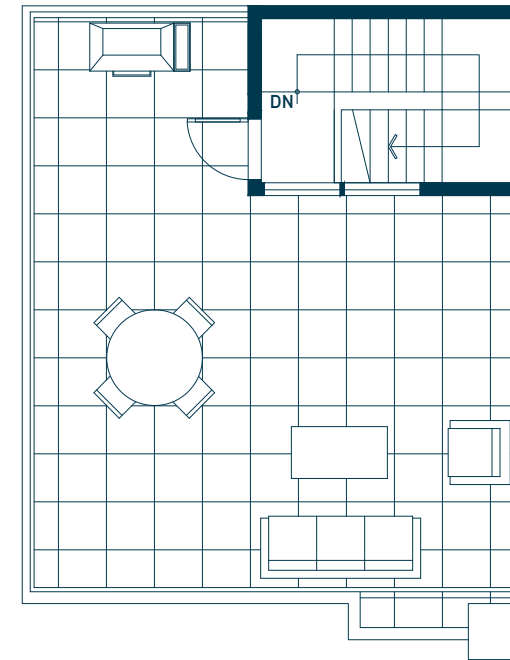

Plan L4

2 BEDROOM, 2 BATHROOM

INDOOR: 1,158 SF / OUTDOOR: 420 SF

Main

Second

Sky Lounge