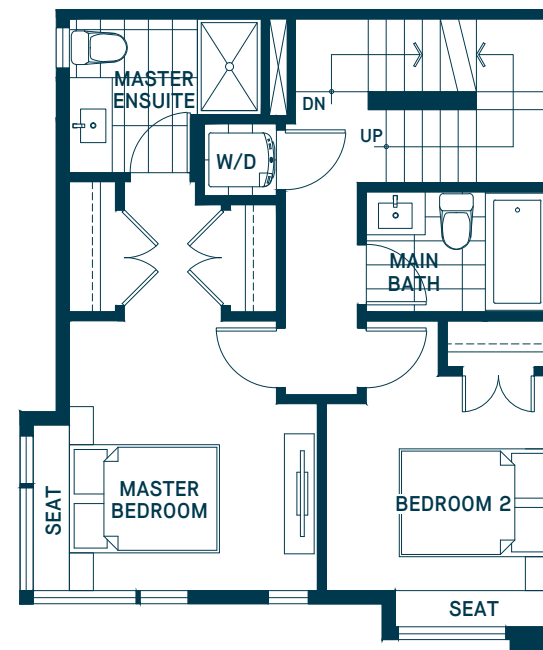

LIONS SERIES

Plan L3

2 BEDROOM, 2 BATHROOM

INDOOR: 1,159 SF / OUTDOOR: 410 SF

Main

Second

Sky Lounge