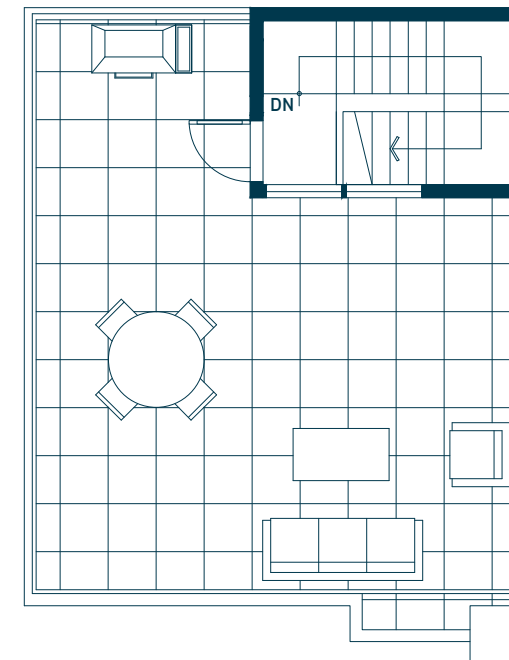

LIONS SERIES

Plan L3

2 BEDROOM, 2 BATHROOM

INDOOR: 1,159 SF / OUTDOOR: 410 SF

Main

Second

Sky Lounge