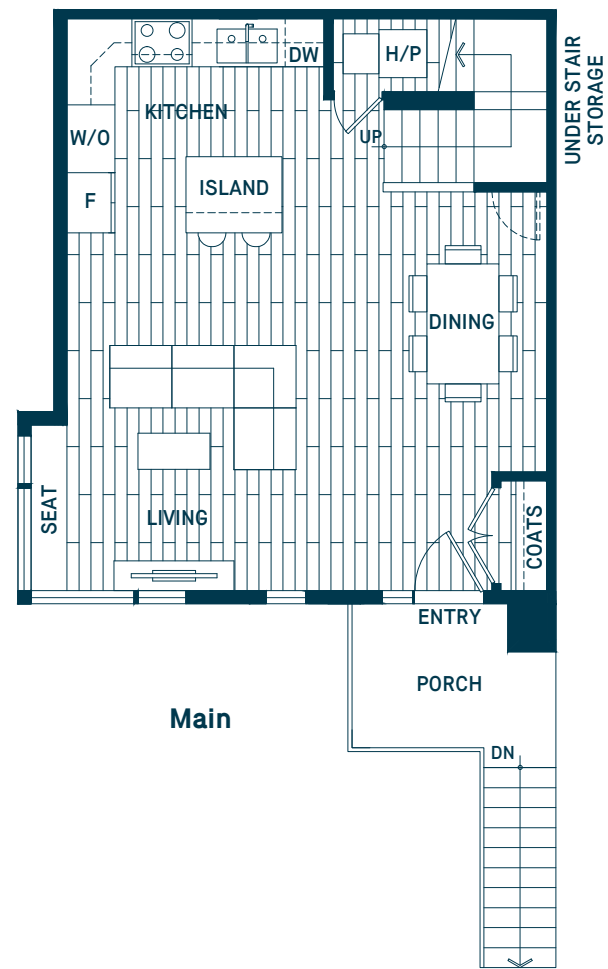

LIONS SERIES

Plan L3

2 BEDROOM, 2 BATHROOM

INDOOR: 1,159 SF / OUTDOOR: 410 SF

Main

Second

Sky Lounge