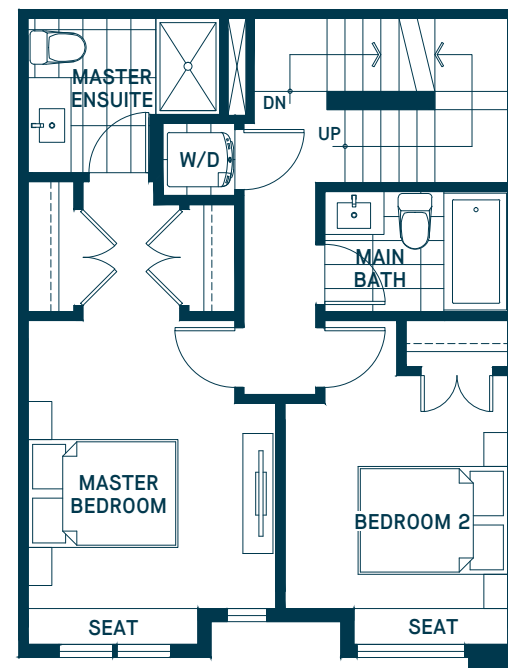

LIONS SERIES

Plan L2

2 BEDROOM, 2 BATHROOM

INDOOR: 1,177 SF / OUTDOOR: 450 SF

Main

Second

Sky Lounge