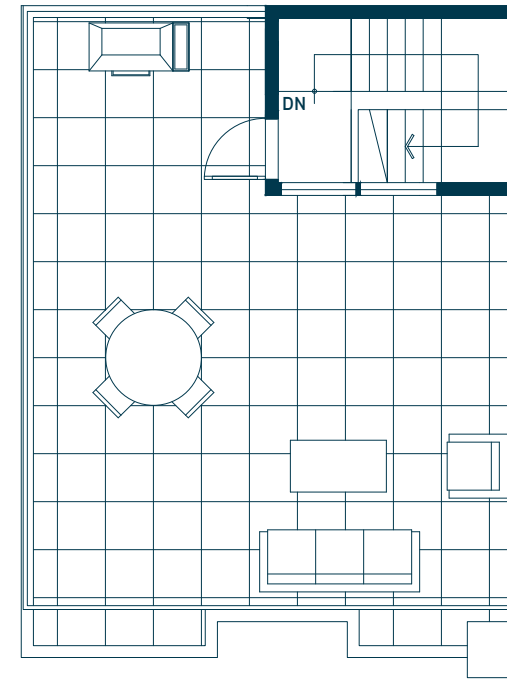

LIONS SERIES

Plan L2

2 BEDROOM, 2 BATHROOM

INDOOR: 1,177 SF / OUTDOOR: 450 SF

Main

Second

Sky Lounge