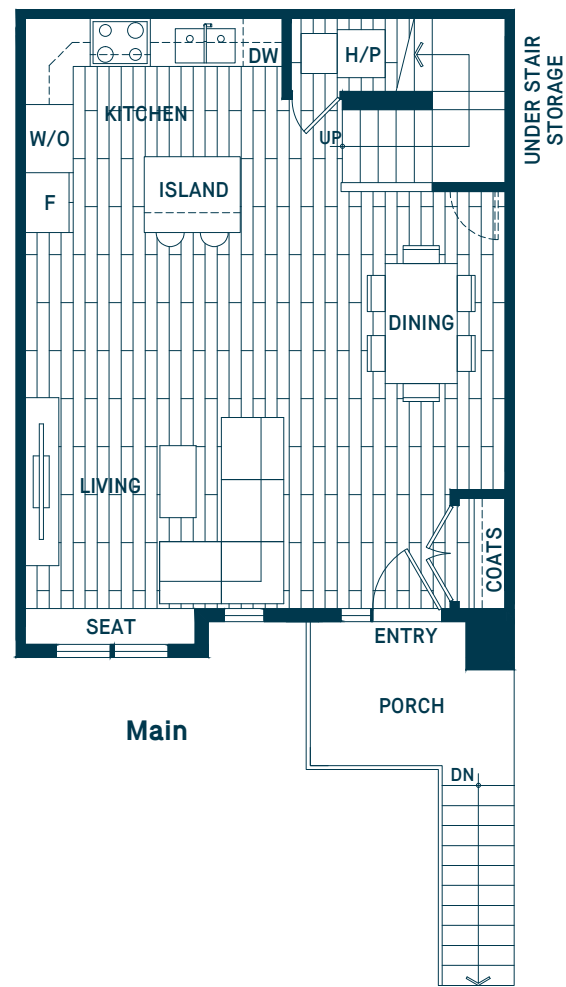

LIONS SERIES

Plan L2

2 BEDROOM, 2 BATHROOM

INDOOR: 1,177 SF / OUTDOOR: 450 SF

Main

Second

Sky Lounge