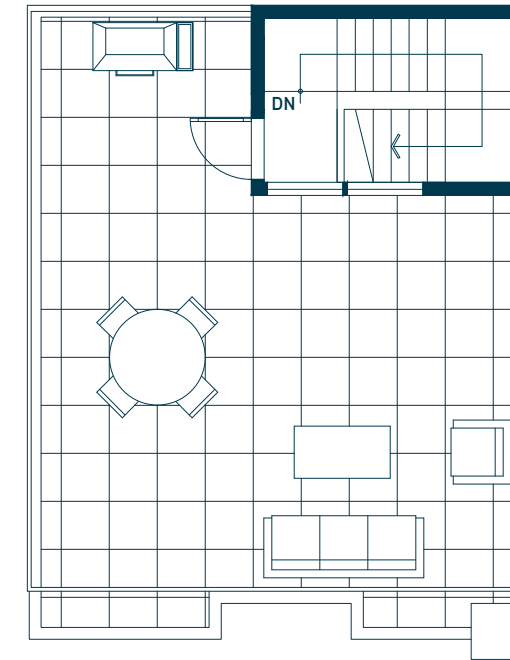

# Plan L1

2 BEDROOM, 2 BATHROOM

INDOOR: 1,151 SF / OUTDOOR: 430 SF

Main

Second

Sky Lounge