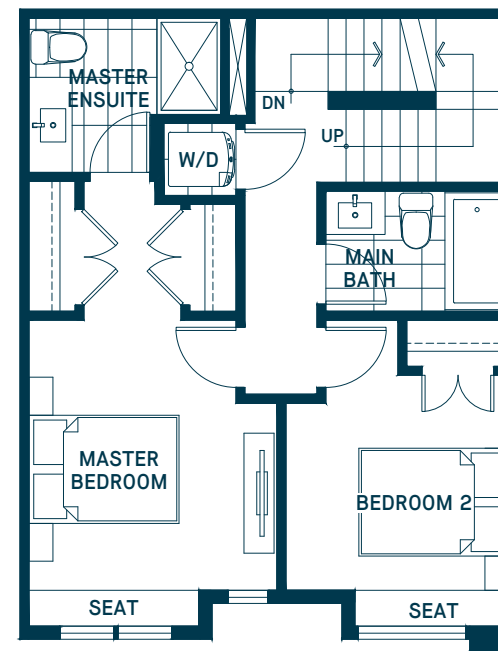

# Plan L1

2 BEDROOM, 2 BATHROOM

INDOOR: 1,151 SF / OUTDOOR: 430 SF

Main

Second

Sky Lounge