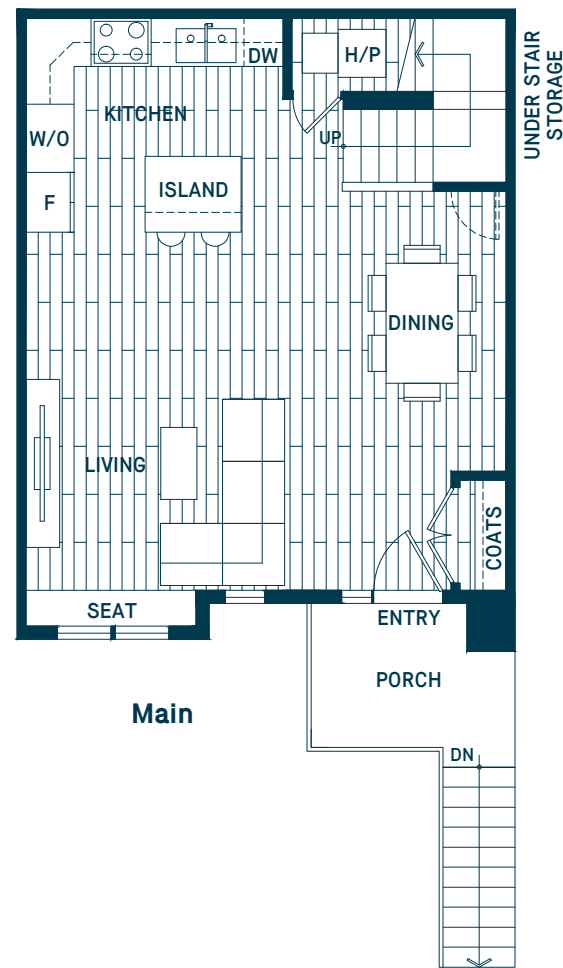

# Plan L1

2 BEDROOM, 2 BATHROOM

INDOOR: 1,151 SF / OUTDOOR: 430 SF

Main

Second

Sky Lounge